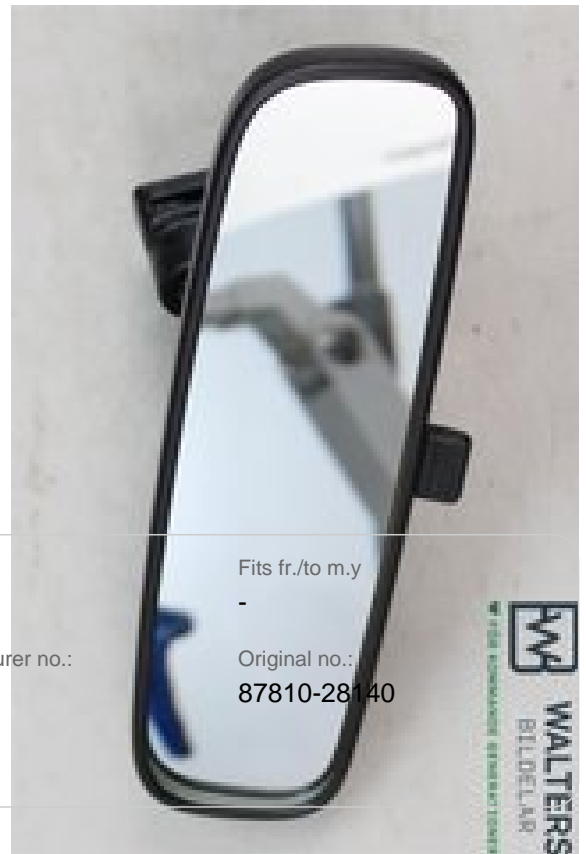

Stock no.:

W1277281

750 SEK

Shipping price / Shipping time:

- / 1-3 days

Walters Bildelar AB

Skogstorp 402

31191 Falkenberg

Tel.: 0346-714580

Fax:

www.waltersbil.se

Part - Rearview mirror interior

Stock no.:

W1277281

Position:

Front

Quality:

A

Fits fr./to m.y

-

New code:

Manufacturer:

-

Manufacturer no.:

-

Original no.:

87810-28140

Description:

Fram