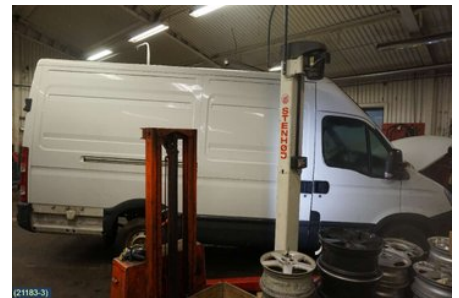

Vehicle - Iveco Daily

Chassi no.:	Model year:	Milage:	Fuel:
ZCFC3581005611922	2006	24.823	Diesel
Colour:	Colour code:	Interior:	Interior code:
VIT	-	TYG	-
Gearbox:	Gearbox no.:	Gearbox ratio:	Group code:
6VXL	-	-	-
Engine:	Engine code:	Manufacturing date:	Registration date:
2.3HPI	F1AE0481B	-	-
Description:			
IVECO DAILY VAN 2.3HPI