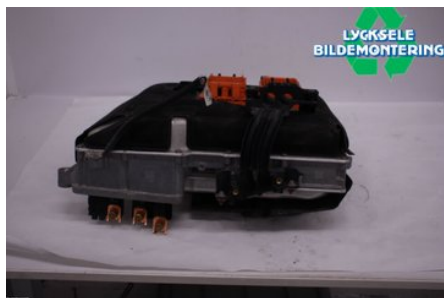

Tel.: 0950-12140

Fax: 0950-14928

www.lyckselebildemontering.se

Part - Converter

Stock no.:	Position:	Quality:	Fits fr./to m.y
W615309		A	-
New code:	Manufacturer:	Manufacturer no.:	Original no.:
	-	-	12365A6FF18
Description:			
Converter EME BEV 94AH/120AH			

Vehicle - BMW i3-Series

Chassi no.:	Model year:	Milage:	Fuel:
WBY1Z6109HV952262	2017	959	EI
Colour:	Colour code:	Interior:	Interior code:
Svart	-	-	-
Gearbox:	Gearbox no.:	Gearbox ratio:	Group code:
Automat	A	-	-
Engine:	Engine code:	Manufacturing date:	Registration date:
0	IB1P25B		20220329
Description:			
I3 IB1P25B AUTOMAT 3DR KOMBI-SEDAN EL			