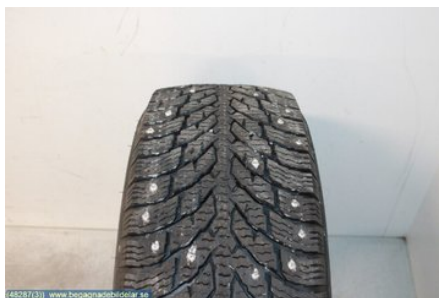

Vehicle - Övrigt Vinterdäck Dubbade

Chassi no.:	Model year:	Milage:	Fuel:
-	2023	-	-
Colour:	Colour code:	Interior:	Interior code:
-	-	-	-
Gearbox:	Gearbox no.:	Gearbox ratio:	Group code:
-	-	-	-
Engine:	Engine code:	Manufacturing date:	Registration date:
-	-	-	-
Description:			
-