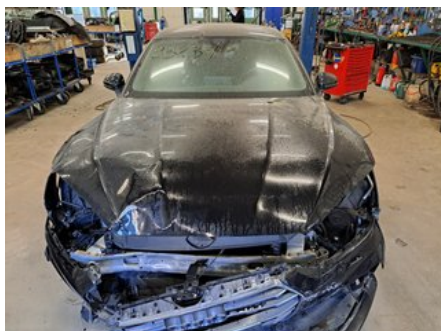

Vehicle - Audi A5

Chassi no.:	Model year:	Milage:	Fuel:
WAUZZZF56HA014623	2017	12.377	Diesel
Colour:	Colour code:	Interior:	Interior code:
SVART	LY9T	SVART	EI
Gearbox:	Gearbox no.:	Gearbox ratio:	Group code:
AUT (7 STEG)	SJT (0CK300043C)	-	-
Engine:	Engine code:	Manufacturing date:	Registration date:
2,0TDI (140KW)	DETA (04L100091C)	201701	20170220
Description:			
4DSPOORTBACK 2,0TDI AUTABS ESP