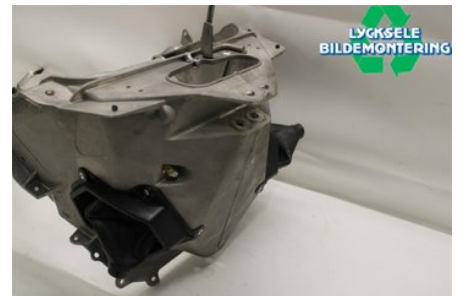

Tel.: 0950-12140

Fax: 0950-14928

www.lyckselebildemontering.se

Part - Snöskoter delar övrigt

Stock no.:	Position:	Quality:	Fits fr./to m.y
W613450		A	-
New code:	Manufacturer:	Manufacturer no.:	Original no.:
	-	-	518334459
Description:			
Radien S-module			

Vehicle - Lynx Snöskoter

Chassi no.:	Model year:	Milage:	Fuel:
YH2LSEKF1KR000270	2019	623	-
Colour:	Colour code:	Interior:	Interior code:
Flerf	-	-	-
Gearbox:	Gearbox no.:	Gearbox ratio:	Group code:
-	-	-	-
Engine:	Engine code:	Manufacturing date:	Registration date:
850	-		20180917
Description:			
BOOND. 3700 RE 850			