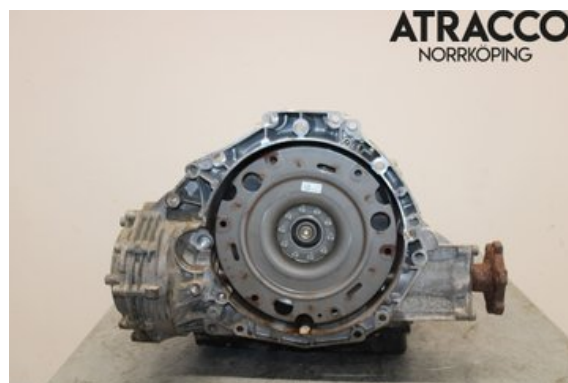

### Part - Gear Box Tiptronic

Stock no.:	Position:	Quality:	Fits fr./to m.y
W1120564		A	-
New code:	Manufacturer:	Manufacturer no.:	Original no.:
	-	-	0CJ300044001
Description:			
Ospecificerat			