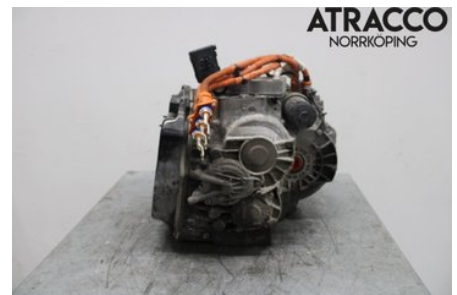

Tel.: 011-4954000

Fax:

www.karstorpsbildemontering.se

Part - Gear Box Tiptronic

Stock no.:	Position:	Quality:	Fits fr./to m.y
W1120427		A* EJ PROVKÖRD BIL GICK EJ ATT STARTA	-
New code:	Manufacturer:	Manufacturer no.:	Original no.:
TTT	-	-	ODD300046JX001
Description:			
-			

Vehicle - Seat Leon

Chassi no.:	Model year:	Milage:	Fuel:
VSSZZZKLZMR060734	2021	436	EI
Colour:	Colour code:	Interior:	Interior code:
Vit	B4 / B9A CANDY WEISS	tyg	AZ
Gearbox:	Gearbox no.:	Gearbox ratio:	Group code:
AUTOMAT/DSG	TTT	-	-
Engine:	Engine code:	Manufacturing date:	Registration date:
1395	DGEA	202101	20210119
Description:			
SEAT LEON 13-20 DGEA AUTOMAT/DSG 5DR KOMBI/CUPÉ EL			