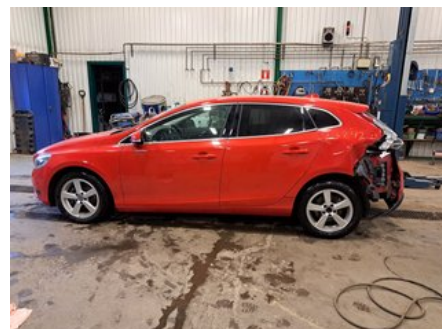

Vehicle - Volvo V40 12-19

Chassi no.:	Model year:	Milage:	Fuel:
YV1MV8481F2236900	2015	15.703	Diesel
Colour:	Colour code:	Interior:	Interior code:
RÖD	612	M-GRÅ	P500
Gearbox:	Gearbox no.:	Gearbox ratio:	Group code:
6VXL	B6 (1285228)	-	-
Engine:	Engine code:	Manufacturing date:	Registration date:
1,6D2 (84KW)	D4162T (6906334)	201502	20150407

Description:

5DCBI 1,6D2 6VXL ABS ESPECC PDC DRAG XENON