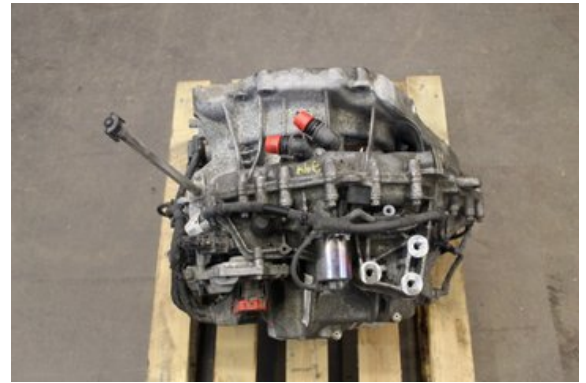

Stock no.:

W1184132

29.150 SEK

Shipping price / Shipping time:

- / 1-3 days

Allbildelar i Huddinge AB

Hökärsvägen 125

14191 Huddinge

Tel.: 010-4974200

Fax:

www.allbildelar.se

Part - Gear Box Tiptronic

Stock no.:	Position:	Quality:	Fits fr./to m.y
W1184132	-	A	-
New code:	Manufacturer:	Manufacturer no.:	Original no.:
-	-	700.422	A7003702800
Description:	-		

Vehicle - Mercedes A-Class

Chassi no.:	Model year:	Milage:	Fuel:
WDD1771031W008074	2019	6.102	Diesel
Colour:	Colour code:	Interior:	Interior code:
VIT	-	-	-
Gearbox:	Gearbox no.:	Gearbox ratio:	Group code:
-	-	-	-
Engine:	Engine code:	Manufacturing date:	Registration date:
OM608.915	-	201902	2019-11-14
Description:	MERCEDES-BENZ A 180 D OM608.915 4DR SED DIESEL		