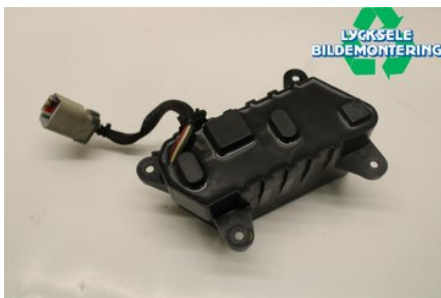

Tel.: 0950-12140

Fax: 0950-14928

www.lyckselebildemontering.se

Part - Snöskoter delar övrigt

Stock no.:	Position:	Quality:	Fits fr./to m.y
W611590		A	-
New code:	Manufacturer:	Manufacturer no.:	Original no.:
	-	-	515178479
Description:			
Gen4 Shot kondensator			

Vehicle - Ski-Doo Snöskoter

Chassi no.:	Model year:	Milage:	Fuel:
2BPSTNKN5KV000467	2019	414	-
Colour:	Colour code:	Interior:	Interior code:
Flerf	-	-	-
Gearbox:	Gearbox no.:	Gearbox ratio:	Group code:
-	-	-	-
Engine:	Engine code:	Manufacturing date:	Registration date:
850	-		20180917
Description:			
SUMMIT X 850 154"			