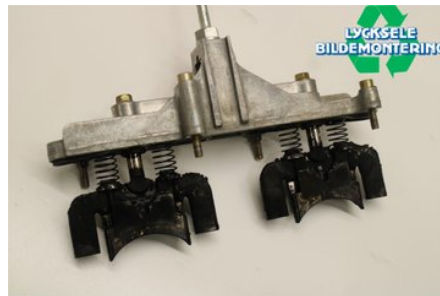

Vehicle - Polaris Snöskoter

Chassi no.:	Model year:	Milage:	Fuel:
SN1EFK8R7LC699288	2020	220	-
Colour:	Colour code:	Interior:	Interior code:
Svart	-	-	-
Gearbox:	Gearbox no.:	Gearbox ratio:	Group code:
-	-	-	-
Engine:	Engine code:	Manufacturing date:	Registration date:
850	-		20190926
Description:			
850 PRO RMK