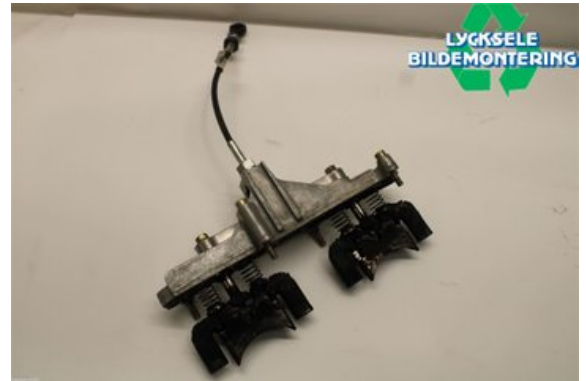

### Part - Avgasport reglerenhet

Stock no.:	Position:	Quality:	Fits fr./to m.y
W610531		A	-
New code:	Manufacturer:	Manufacturer no.:	Original no.:
	-	-	-
Description:			
Axys 850 komplett avgasport			