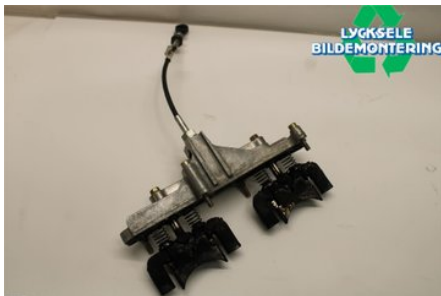

Vehicle - Polaris Snöskoter

Chassi no.:	Model year:	Milage:	Fuel:
SN1EFK8R7LC699288	2020	220	-
Colour:	Colour code:	Interior:	Interior code:
Svart	-	-	-
Gearbox:	Gearbox no.:	Gearbox ratio:	Group code:
-	-	-	-
Engine:	Engine code:	Manufacturing date:	Registration date:
850	-		20190926
Description:			
850 PRO RMK