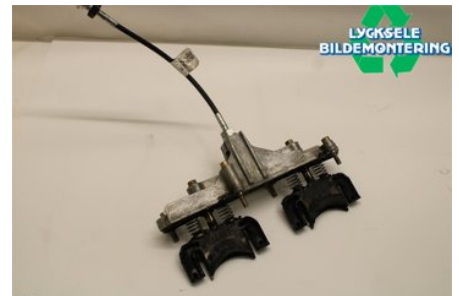

Vehicle - Polaris Snöskoter

Chassi no.:	Model year:	Milage:	Fuel:
SN1EFK8R7LC699288	2020	220	-
Colour:	Colour code:	Interior:	Interior code:
Svart	-	-	-
Gearbox:	Gearbox no.:	Gearbox ratio:	Group code:
-	-	-	-
Engine:	Engine code:	Manufacturing date:	Registration date:
850	-		20190926
Description:			
850 PRO RMK