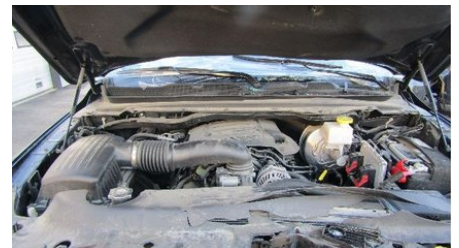

Vehicle - Dodge Pickup RAM, SRT-10

Chassi no.:	Model year:	Milage:	Fuel:
1C6SRFJT4MN529834	2021	4.727	Etanol, E85
Colour:	Colour code:	Interior:	Interior code:
SVART	PXJ/QXJ	-	GJ/-X9
Gearbox:	Gearbox no.:	Gearbox ratio:	Group code:
AUTOMAT/TILLSAT	-	3,92 DIFF	-
Engine:	Engine code:	Manufacturing date:	Registration date:
5,7	-	-	2021-02-08
Description: 5,7 5,7 AUTOMAT/TILLSAT 4DR PIC ETANOL E85			