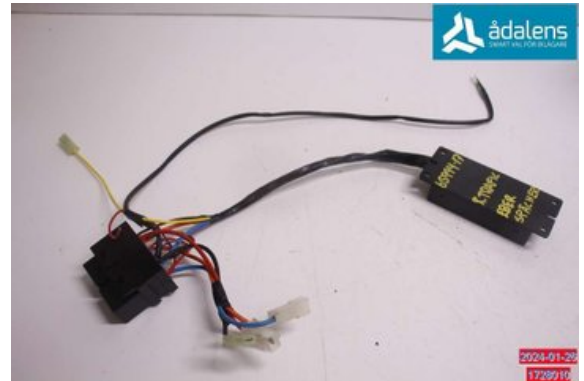

### Part - Heating fan relay

Stock no.:	Position:	Quality:	Fits fr./to m.y
W1728010		A	-

New code:	Manufacturer:	Manufacturer no.:	Original no.:
-	-	-	-

Description:  
TYPE: 204 RELÄ TILL FLÄKT DIESELVÄRMARE

### Vehicle - Renault Trafic

Chassi no.:	Model year:	Milage:	Fuel:
VF1FL000356883953	2017	9.964	Diesel
Colour:	Colour code:	Interior:	Interior code:
SVART	-	-	-
Gearbox:	Gearbox no.:	Gearbox ratio:	Group code:
6VXL 2WD	PF6-044	-	-
Engine:	Engine code:	Manufacturing date:	Registration date:
1,6 DCI	R9M-450	201611	2016-12-07