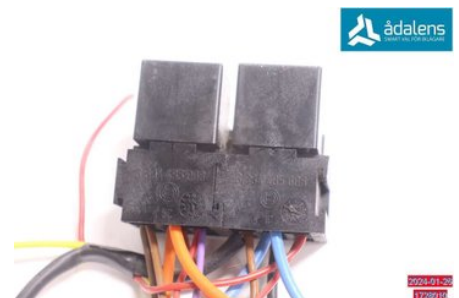

Vehicle - Renault Trafic

Chassi no.:	Model year:	Milage:	Fuel:
VF1FL000356883953	2017	9.964	Diesel
Colour:	Colour code:	Interior:	Interior code:
SVART	-	-	-
Gearbox:	Gearbox no.:	Gearbox ratio:	Group code:
6VXL 2WD	PF6-044	-	-
Engine:	Engine code:	Manufacturing date:	Registration date:
1,6 DCI	R9M-450	201611	2016-12-07

Description:
RENAULT TRAFIC 1,6 DCI 6VXL 2WD 0DR SKP DIESEL