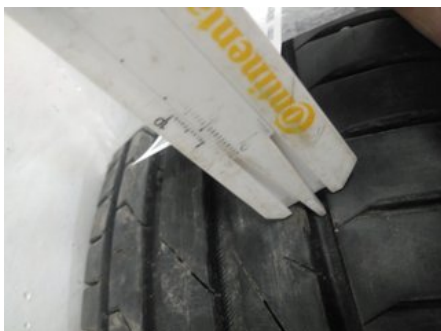

Vehicle - Övrigt Somnardäck

Chassi no.:	Model year:	Milage:	Fuel:
-	2022	-	-
Colour:	Colour code:	Interior:	Interior code:
-	-	-	-
Gearbox:	Gearbox no.:	Gearbox ratio:	Group code:
-	-	-	-
Engine:	Engine code:	Manufacturing date:	Registration date:
-	-	-	-
Description:			
-