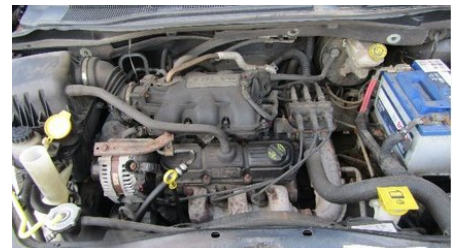

Vehicle - Chrysler Voyager

Chassi no.:	Model year:	Milage:	Fuel:
1A8GSH4119B510653	2009	26.015	Bensin
Colour:	Colour code:	Interior:	Interior code:
MBLÅ	PBL/QBL	SVART SKIN	TL-/VS
Gearbox:	Gearbox no.:	Gearbox ratio:	Group code:
A	-	-	-
Engine:	Engine code:	Manufacturing date:	Registration date:
3,8	-	200809	2009-07-01

Description:
3,8 3,8 A 5DR BUS BENSIN