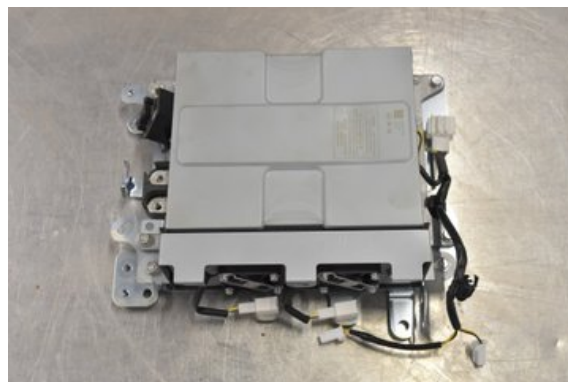

### Part - Converter

Stock no.:	Position:	Quality:	Fits fr./to m.y
W460326		A	-
New code:	Manufacturer:	Manufacturer no.:	Original no.:
-	-	37129-01001	-
Description: CONVERTER, DC-DC			