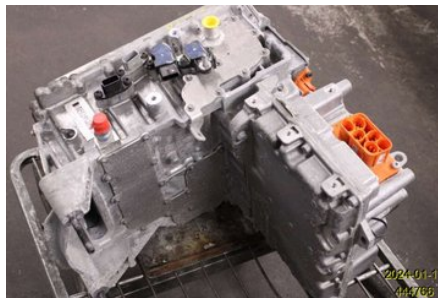

Tel.: 040-382200

Fax:

www.harrysbilskrot.se

Part - Converter

Stock no.:	Position:	Quality:	Fits fr./to m.y
W444766		A* Ej provad	-
New code:	Manufacturer:	Manufacturer no.:	Original no.:
-	-	296056910R	296059713R
Description:			
-			

Vehicle - Renault Zoe

Chassi no.:	Model year:	Milage:	Fuel:
VF1AG000X66804648	2021	6.771	EI
Colour:	Colour code:	Interior:	Interior code:
VIT	-	SVART	-
Gearbox:	Gearbox no.:	Gearbox ratio:	Group code:
AUT	-	-	-
Engine:	Engine code:	Manufacturing date:	Registration date:
5AQ-80	-	202011	2020-12-09
Description:			
1 ZOE R110 5 5AQ-80 AUT 5DR CC EL			