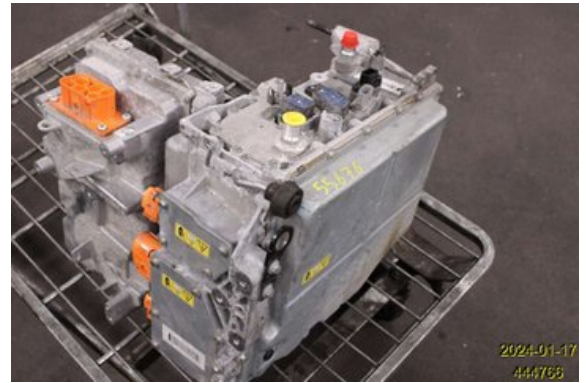

Tel.: 040-382200

Fax:

www.harrysbilskrot.se

Part - Converter

Stock no.:	Position:	Quality:	Fits fr./to m.y
W444766		A* Ej provad	-
New code:	Manufacturer:	Manufacturer no.:	Original no.:
-	-	296056910R	296059713R
Description:			
-			

Vehicle - Renault Zoe

Chassi no.:	Model year:	Milage:	Fuel:
VF1AG000X66804648	2021	6.771	EI
Colour:	Colour code:	Interior:	Interior code:
VIT	-	SVART	-
Gearbox:	Gearbox no.:	Gearbox ratio:	Group code:
AUT	-	-	-
Engine:	Engine code:	Manufacturing date:	Registration date:
5AQ-80	-	202011	2020-12-09
Description:			
1 ZOE R110 5 5AQ-80 AUT 5DR CC EL			