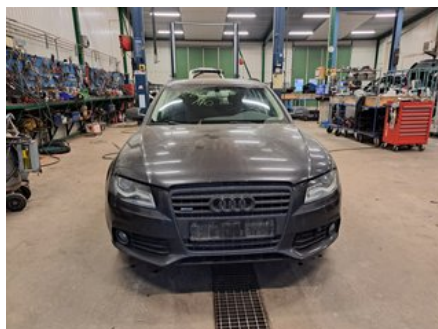

Vehicle - Audi A4, S4

Chassi no.:	Model year:	Milage:	Fuel:
WAUZZZ8KXAA034401	2010	23.809	Bensin
Colour:	Colour code:	Interior:	Interior code:
M-GRÅ MET	LZ7L	M-GRÅ	GD
Gearbox:	Gearbox no.:	Gearbox ratio:	Group code:
6VXL	LLT (0B2300027B)	-	-
Engine:	Engine code:	Manufacturing date:	Registration date:
2,0 TFSI (155KW)	CDNC (06H100033E)	200907	20090821
Description: 5DCB12,0TFSI 6VXL 4WD ABSESP DRAG FARTH FÄRDD