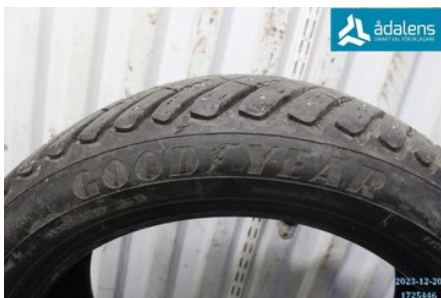

Vehicle - Övrigt Vinterdäck Dubbade

Chassi no.:	Model year:	Milage:	Fuel:
-	2015	-	-
Colour:	Colour code:	Interior:	Interior code:
-	-	-	-
Gearbox:	Gearbox no.:	Gearbox ratio:	Group code:
-	-	-	-
Engine:	Engine code:	Manufacturing date:	Registration date:
-	-	-	-
Description: -