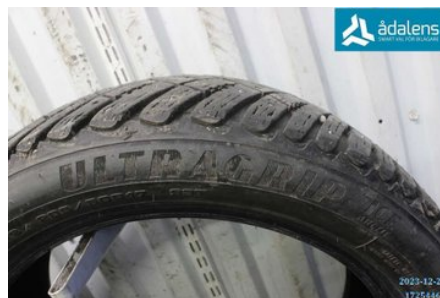

Vehicle - Övrigt Vinterdäck Dubbade

Chassi no.:	Model year:	Milage:	Fuel:
-	2015	-	-
Colour:	Colour code:	Interior:	Interior code:
-	-	-	-
Gearbox:	Gearbox no.:	Gearbox ratio:	Group code:
-	-	-	-
Engine:	Engine code:	Manufacturing date:	Registration date:
-	-	-	-
Description: -