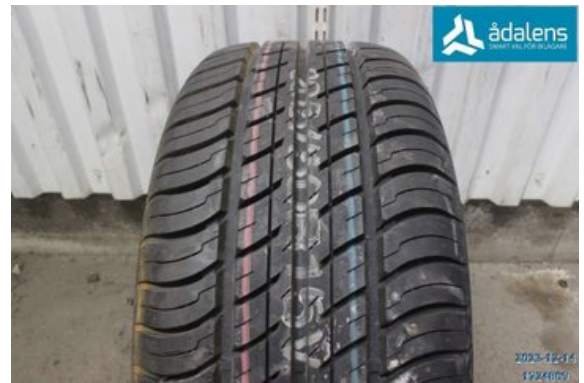

Stock no.:

W1724809

600 SEK

Shipping price / Shipping time:

- / 1-3 days

Ådalens Bildemontering AB

Karossvägen 1

87233 Kramfors

Tel.: 0612-12420

Fax: 0612-711748

www.adalens.se

Part - DIM 205/50-15

| | | | |
|--------------|---------------|-------------------|-----------------|
| Stock no.: | Position: | Quality: | Fits fr./to m.y |
| W1724809 | | - 7MM | - |
| New code: | Manufacturer: | Manufacturer no.: | Original no.: |
| - | - | MICHELIN | - |
| Description: | | | |
| RADIAL 866 | | | |