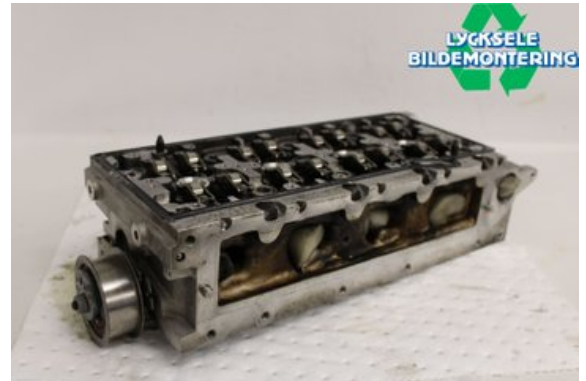

### Part - Cylinder Head Diesel

Stock no.:	Position:	Quality:	Fits fr./to m.y
W603591		A* Ej provkörd	-
New code:	Manufacturer:	Manufacturer no.:	Original no.:
04L103066GX	-	-	04L103064J
Description:			
-			

### Vehicle - Audi A4, S4

Chassi no.:	Model year:	Milage:	Fuel:
WAUZZZ8K5FA121744	2015	16.596	Diesel
Colour:	Colour code:	Interior:	Interior code:
Silver	-	-	-
Gearbox:	Gearbox no.:	Gearbox ratio:	Group code:
Automat	A	-	-
Engine:	Engine code:	Manufacturing date:	Registration date:
1968	CNHA	201504	20150408