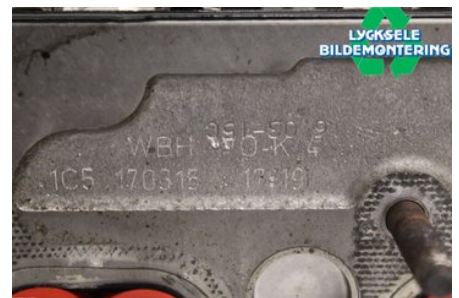

Vehicle - Audi A4, S4

Chassi no.:	Model year:	Milage:	Fuel:
WAUZZZ8K5FA121744	2015	16.596	Diesel
Colour:	Colour code:	Interior:	Interior code:
Silver	-	-	-
Gearbox:	Gearbox no.:	Gearbox ratio:	Group code:
Automat	A	-	-
Engine:	Engine code:	Manufacturing date:	Registration date:
1968	CNHA	201504	20150408

Description:

A4 ALLROAD CNHA AUTOMAT 5DR CROSS-OVER DIESEL