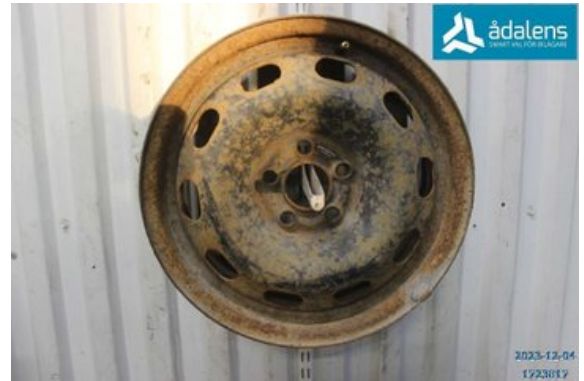

Stock no.:

W1723817

800 SEK

Shipping price / Shipping time:

- / 1-3 days

Ådalens Bildemontering AB

Karossvägen 1

87233 Kramfors

Tel.: 0612-12420

Fax: 0612-711748

www.adalens.se

Part - Rim set Plate 4 pc

Stock no.:	Position:	Quality:	Fits fr./to m.y
W1723817		M Ytrost	-
New code:	Manufacturer:	Manufacturer no.:	Original no.:
-	-	-	-
Description:			
ET 38 6 X 15 ET 38			