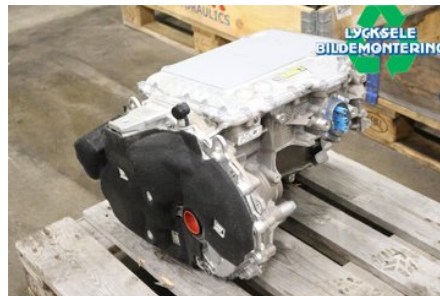

Vehicle - BMW X3

Chassi no.:	Model year:	Milage:	Fuel:
WBY61EF07P5W34820	2023	749	EI
Colour:	Colour code:	Interior:	Interior code:
Vit	-	-	-
Gearbox:	Gearbox no.:	Gearbox ratio:	Group code:
Automat	A	-	-
Engine:	Engine code:	Manufacturing date:	Registration date:
0	-	202301	20230125

Description:

IX1 XDRIVE30 AUTOMAT 5DR SUV EL