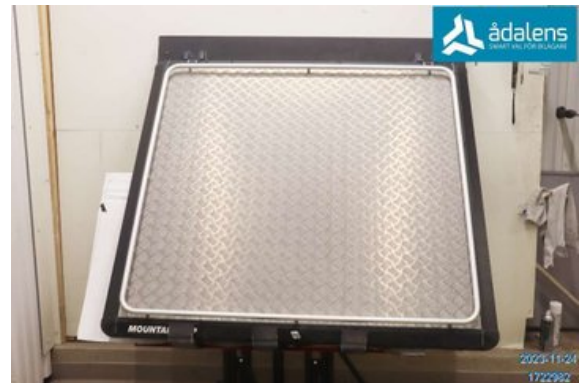

Tel.: 0612-12420

Fax: 0612-711748

www.adalens.se

Part - Bedcover / Locker

Stock no.:	Position:	Quality:	Fits fr./to m.y
W1722982		A	-
New code:	Manufacturer:	Manufacturer no.:	Original no.:
-	-	-	-
Description:			
CIRKA 158CM LÅNG 156CM BRED			