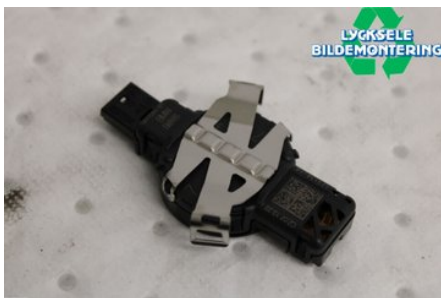

Vehicle - BMW X3

Chassi no.:	Model year:	Milage:	Fuel:
WBY61EF07P5W34820	2023	749	EI
Colour:	Colour code:	Interior:	Interior code:
Vit	-	-	-
Gearbox:	Gearbox no.:	Gearbox ratio:	Group code:
Automat	A	-	-
Engine:	Engine code:	Manufacturing date:	Registration date:
0	-	202301	20230125
Description:			
IX1 XDRIVE30 AUTOMAT 5DR SUV EL