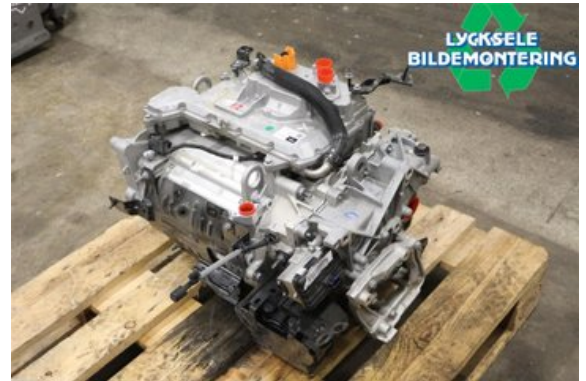

Stock no.:

W602072

87.500 SEK

Shipping price / Shipping time:

- / 1-3 days

Lycksele Bildemontering AB

Karossvägen 4

92145 Lycksele

Tel.: 0950-12140

Fax: 0950-14928

www.lyckselebildemontering.se

Part - Motor Elektrisk Fram

Stock no.:	Position:	Quality:	Fits fr./to m.y
W602072		A* Ej provkörd	-
New code:	Manufacturer:	Manufacturer no.:	Original no.:
	-	-	1676246580
Description: EL 100KW MED VÄXEL			

Vehicle - Citroen C4 Cactus

Chassi no.:	Model year:	Milage:	Fuel:
VR7BCZKXCNE052101	2023	527	EI
Colour:	Colour code:	Interior:	Interior code:
Blå	-	-	-
Gearbox:	Gearbox no.:	Gearbox ratio:	Group code:
Automat	A	-	-
Engine:	Engine code:	Manufacturing date:	Registration date:
0	ZKX	202209	20220912
Description: E-C4 ZKX AUTOMAT 5DR KOMBI-SEDAN EL			