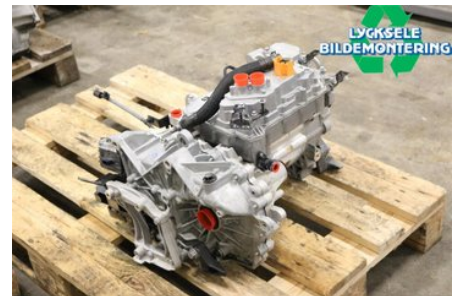

Stock no.:

W602072

87.500 SEK

Shipping price / Shipping time:

- / 1-3 days

Lycksele Bildemontering AB

Karossvägen 4

92145 Lycksele

Tel.: 0950-12140

Fax: 0950-14928

www.lyckselebildemontering.se

Part - Motor Elektrisk Fram

Stock no.:	Position:	Quality:	Fits fr./to m.y
W602072		A* Ej provkörd	-
New code:	Manufacturer:	Manufacturer no.:	Original no.:
	-	-	1676246580
Description: EL 100KW MED VÄXEL			

Vehicle - Citroen C4 Cactus

Chassi no.:	Model year:	Milage:	Fuel:
VR7BCZKXCNE052101	2023	527	EI
Colour:	Colour code:	Interior:	Interior code:
Blå	-	-	-
Gearbox:	Gearbox no.:	Gearbox ratio:	Group code:
Automat	A	-	-
Engine:	Engine code:	Manufacturing date:	Registration date:
0	ZKX	202209	20220912
Description: E-C4 ZKX AUTOMAT 5DR KOMBI-SEDAN EL			