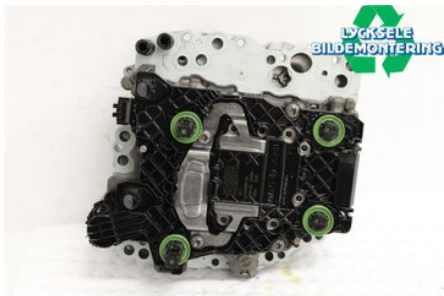

Vehicle - VW Tiguan

Chassi no.:	Model year:	Milage:	Fuel:
WVGZZZ5NZLW371313	2020	4.542	Bensin
Colour:	Colour code:	Interior:	Interior code:
Mgrå	-	-	-
Gearbox:	Gearbox no.:	Gearbox ratio:	Group code:
Automat	A	-	-
Engine:	Engine code:	Manufacturing date:	Registration date:
1984	DKZA	202002	20200226

Description:
TIGUAN DKZA AUTOMAT 5DR SUV BENSIN