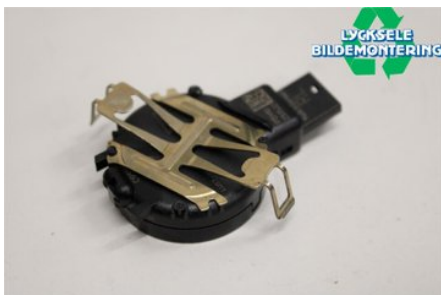

Tel.: 0950-12140

Fax: 0950-14928

www.lyckselebildemontering.se

Part - Rain sensor

Stock no.:	Position:	Quality:	Fits fr./to m.y
W600026		A	-
New code:	Manufacturer:	Manufacturer no.:	Original no.:
	-	-	2491914
Description:			
-			

Vehicle - Ford Kuga

Chassi no.:	Model year:	Milage:	Fuel:
WF0FXXWPMHNU73130	2022	1.162	EI
Colour:	Colour code:	Interior:	Interior code:
Grå	-	-	-
Gearbox:	Gearbox no.:	Gearbox ratio:	Group code:
V	V	-	-
Engine:	Engine code:	Manufacturing date:	Registration date:
2448	BGDA	202206	20220620
Description:			
KUGA BGDA V 5DR SUV ELHYBRID BENSIN			