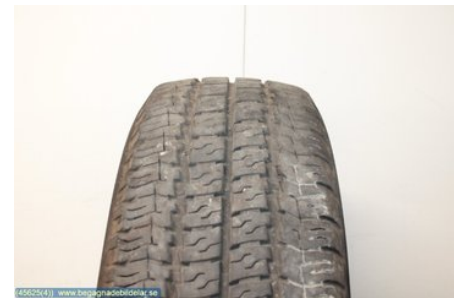

Vehicle - Övrigt Somnardäck

Chassi no.:	Model year:	Milage:	Fuel:
-	2018	-	-
Colour:	Colour code:	Interior:	Interior code:
-	-	-	-
Gearbox:	Gearbox no.:	Gearbox ratio:	Group code:
-	-	-	-
Engine:	Engine code:	Manufacturing date:	Registration date:
-	-	-	-
Description:			
-