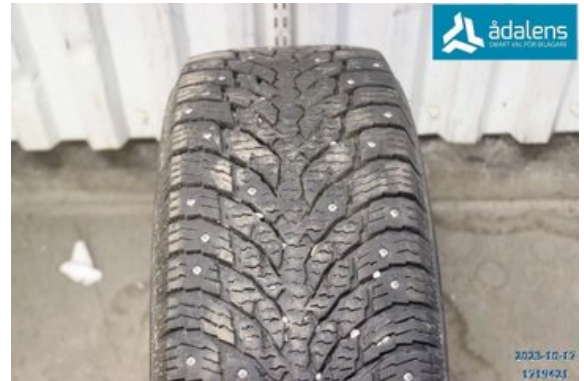

Stock no.:

W1719421

1.000 SEK

Shipping price / Shipping time:

- / 1-3 days

Ådalens Bildemontering AB

Karossvägen 1

87233 Kramfors

Tel.: 0612-12420

Fax: 0612-711748

www.adalens.se

Part - DIM 215/60-17

| | | | |
|----------------------------------|---------------|-------------------|-----------------|
| Stock no.: | Position: | Quality: | Fits fr./to m.y |
| W1719421 | | - 10mm | - |
| New code: | Manufacturer: | Manufacturer no.: | Original no.: |
| - | - | NOKIAN | - |
| Description: HAKKAPELIITTA C4 | | | |