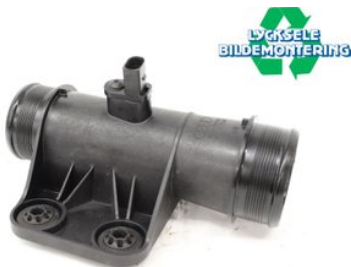

Stock no.:

W597285

250 SEK

Shipping price / Shipping time:

- / 1-3 days

Lycksele Bildemontering AB

Karossvägen 4

92145 Lycksele

Tel.: 0950-12140

Fax: 0950-14928

www.lyckselebildemontering.se

Part - Load air / Intercooler Pipe

Stock no.:	Position:	Quality:	Fits fr./to m.y
W597285		A	-
New code:	Manufacturer:	Manufacturer no.:	Original no.:
	-	-	4G0145673AH
Description:	-		

Vehicle - Audi A6 Allroad

Chassi no.:	Model year:	Milage:	Fuel:
WAUZZZ4G7HN109429	2017	13.974	Diesel
Colour:	Colour code:	Interior:	Interior code:
Grå	-	-	-
Gearbox:	Gearbox no.:	Gearbox ratio:	Group code:
Automat	A	-	-
Engine:	Engine code:	Manufacturing date:	Registration date:
2967	CZVA	201703	20170317

Description:

A6 ALLROAD CZVA AUTOMAT 5DR CROSS-OVER DIESEL

Direct link: <http://www.bildelsbasen.se/140-W597285.html>