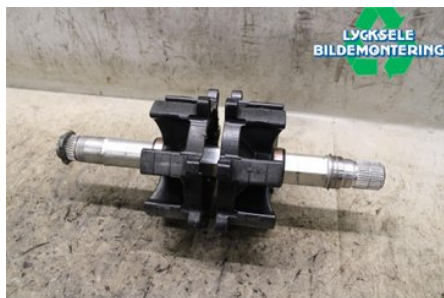

Tel.: 0950-12140

Fax: 0950-14928

www.lyckselebildemontering.se

Part - Drive shaft

Stock no.:	Position:	Quality:	Fits fr./to m.y
W597155	Right left front	A	-
New code:	Manufacturer:	Manufacturer no.:	Original no.:
-	-	-	0728253
Description:			
Ascender 7kugg 3,5" Alpha			

Vehicle - Arctic Cat Snöskoter

Chassi no.:	Model year:	Milage:	Fuel:
4UF19SNW1KT112643	2019	-	-
Colour:	Colour code:	Interior:	Interior code:
Flerf	-	-	-
Gearbox:	Gearbox no.:	Gearbox ratio:	Group code:
-	-	-	-
Engine:	Engine code:	Manufacturing date:	Registration date:
-	-	-	20180701
Description:			
M 8000 ALPHA			