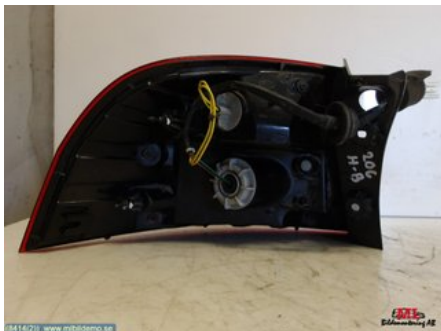

Tel.: 0382-13400

Fax:

www.mlbildemo.se

Part - Tail light

Stock no.:	Position:	Quality:	Fits fr./to m.y
W8414	Right	A	-
New code:	Manufacturer:	Manufacturer no.:	Original no.:
-	-	-	92402 1W260
Description:	-		

Vehicle - KIA Rio

Chassi no.:	Model year:	Milage:	Fuel:
KNADN512AC6709558	2012	16.510	Bensin
Colour:	Colour code:	Interior:	Interior code:
SILVER	BRIGHT SILVER [3D]	-	ARMANI BLACK [HU]
Gearbox:	Gearbox no.:	Gearbox ratio:	Group code:
U30M	43000 26330	-	-
Engine:	Engine code:	Manufacturing date:	Registration date:
R63Z	110U12BH 00	201109	20120203
Description:	KIA RIO 1,4CVVT 5D 6VXLPK OK TILLV 2011.09		