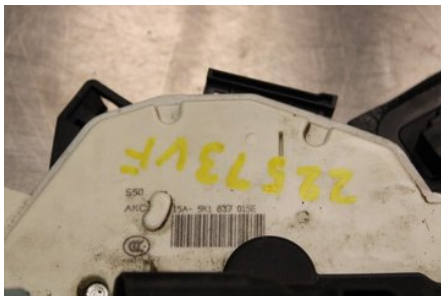

### Part - Lock case Door lock

Stock no.:	Position:	Quality:	Fits fr./to m.y
W719722	-	A	-
New code:	Manufacturer:	Manufacturer no.:	Original no.:
-	-	-	-
Description:			
V.fram Testad OK V.fram			

### Vehicle - VW Golf, e-Golf

Chassi no.:	Model year:	Milage:	Fuel:
WVWZZZAUZEW147094	2014	6.863	Etanol, E85
Colour:	Colour code:	Interior:	Interior code:
SILVER	-	-	-
Gearbox:	Gearbox no.:	Gearbox ratio:	Group code:
6vxl	-	-	-
Engine:	Engine code:	Manufacturing date:	Registration date:
1.4/CPVA	-	201310	2013-10-24
Description:			
1.4TSI MULTIFUEL KOM-SED 122HK 1.4/CPVA 6VXL 5DR CS			