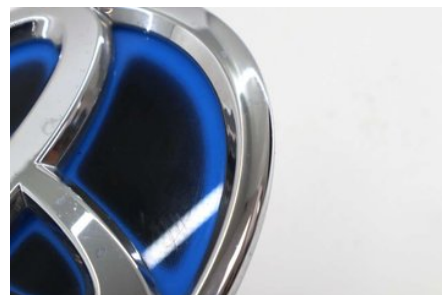

Tel.: 0929-70000

Fax:

s://www.nbd.se

Part - Emblem

Stock no.:	Position:	Quality:	Fits fr./to m.y
W1048460		A* -Tvättrepör	-
New code:	Manufacturer:	Manufacturer no.:	Original no.:
-	-	-	75403-02050
Description: På baklucka			

Vehicle - Toyota Corolla

Chassi no.:	Model year:	Milage:	Fuel:
SB1Z93BE10E316179	2022	2.764	Bensin, El
Colour:	Colour code:	Interior:	Interior code:
GRÖN	-	-	-
Gearbox:	Gearbox no.:	Gearbox ratio:	Group code:
V	-	-	-
Engine:	Engine code:	Manufacturing date:	Registration date:
2ZR-FXE	-	202205	2022-05-31
Description: TOYOTA COROLLA 2ZR-FXE V 5DR CBI ELHYBRID B			