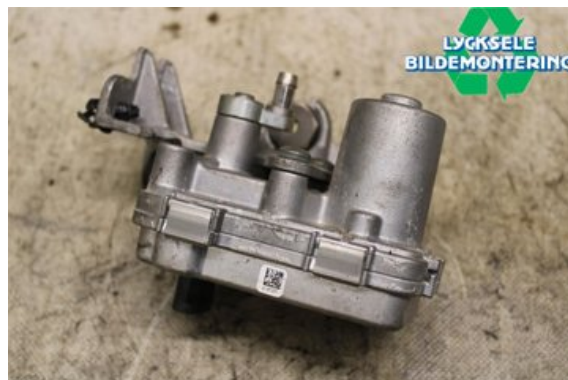

Stock no.:

W596480

2.500 SEK

Shipping price / Shipping time:

- / 1-3 days

Lycksele Bildemontering AB

Karossvägen 4

92145 Lycksele

Tel.: 0950-12140

Fax: 0950-14928

www.lyckselebildemontering.se

Part - Avgasport reglerenhet

Stock no.:	Position:	Quality:	Fits fr./to m.y
W596480		A	-
New code:	Manufacturer:	Manufacturer no.:	Original no.:
	-	-	4014355
Description:			
Axys 800 avgasportsmotor			

Vehicle - Polaris Snöskoter

Chassi no.:	Model year:	Milage:	Fuel:
SN1EG8PE4GC170613	2016	333	-
Colour:	Colour code:	Interior:	Interior code:
Svart	-	-	-
Gearbox:	Gearbox no.:	Gearbox ratio:	Group code:
-	-	-	-
Engine:	Engine code:	Manufacturing date:	Registration date:
800	-		20150824
Description:			
800 PRO-RMK 155			