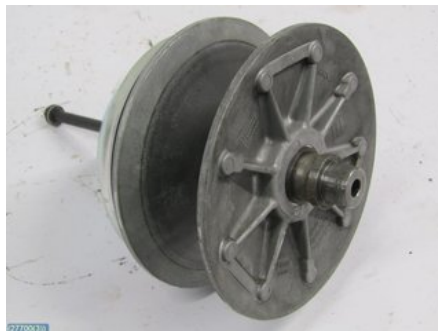

Vehicle - Chatenet CH46

Chassi no.:	Model year:	Milage:	Fuel:
VMSCH4030L0002128	2020	417	Diesel
Colour:	Colour code:	Interior:	Interior code:
-	-	-	-
Gearbox:	Gearbox no.:	Gearbox ratio:	Group code:
VARIATOR	-	-	-
Engine:	Engine code:	Manufacturing date:	Registration date:
LOMB 480 HDI	LOMB 480 HDI	-	-
Description:			
2D, SEDANREG 2021-02-04