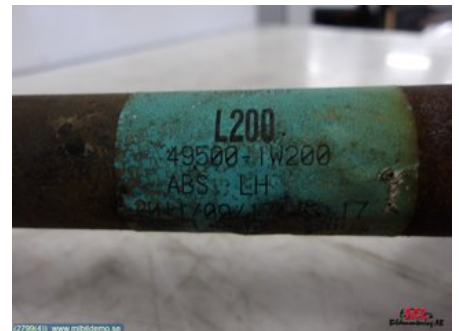

Tel.: 0382-13400

Fax:

www.mlbildemo.se

Part - Drive shaft

| | | | |
|--------------|---------------|-------------------|-----------------|
| Stock no.: | Position: | Quality: | Fits fr./to m.y |
| W2799 | Left front | A | - |
| New code: | Manufacturer: | Manufacturer no.: | Original no.: |
| - | - | L200KIQ1 | - |
| Description: | - | | |

Vehicle - KIA Rio

| | | | |
|-------------------|--|---------------------|--------------------|
| Chassi no.: | Model year: | Milage: | Fuel: |
| KNADN512AC6709558 | 2012 | 16.510 | Bensin |
| Colour: | Colour code: | Interior: | Interior code: |
| SILVER | BRIGHT SILVER [3D] | - | ARMANI BLACK [HU] |
| Gearbox: | Gearbox no.: | Gearbox ratio: | Group code: |
| U30M | 43000 26330 | - | - |
| Engine: | Engine code: | Manufacturing date: | Registration date: |
| R63Z | 110U12BH 00 | 201109 | 20120203 |
| Description: | KIA RIO 1,4CVVT 5D 6VXLPK OK TILLV 2011.09 | | |