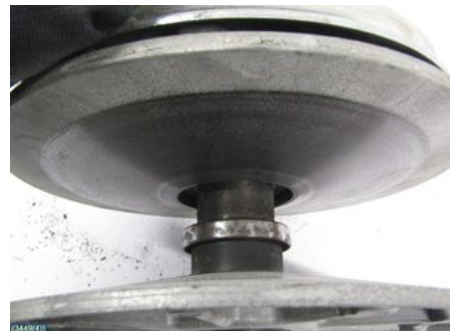

Vehicle - Ligier JS 50

Chassi no.:	Model year:	Milage:	Fuel:
VJRB2SLR256019576	2020	2.232	Diesel
Colour:	Colour code:	Interior:	Interior code:
-	-	-	-
Gearbox:	Gearbox no.:	Gearbox ratio:	Group code:
-	-	-	-
Engine:	Engine code:	Manufacturing date:	Registration date:
LOMB PROGRESS 502 LD	-	-	-

Description:

-