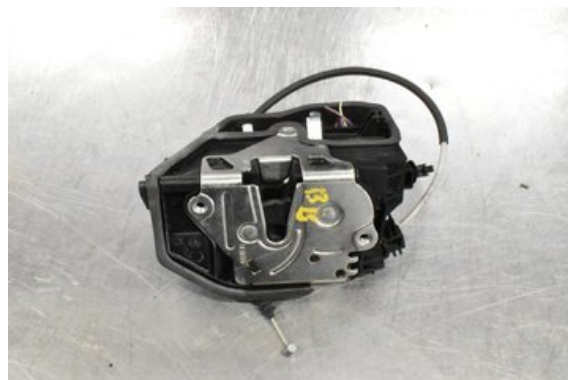

Stock no.:

W447645

400 SEK

Shipping price / Shipping time:

- / 1-3 days

Boets Bildemontering AB

Boet Sågen

59992 Ödeshög

Tel.: 0144-20040

Fax:

www.boetsbildemontering.se

Part - Lock case Door lock

Stock no.:	Position:	Quality:	Fits fr./to m.y
W447645		A	-
New code:	Manufacturer:	Manufacturer no.:	Original no.:
-	-	-	-
Description:			
VF VÅNSTER FRAM			

Vehicle - BMW 5-Series

Chassi no.:	Model year:	Milage:	Fuel:
WBAXA31020DW61059	2012	-	Diesel
Colour:	Colour code:	Interior:	Interior code:
SILVER	-	SKINN	-
Gearbox:	Gearbox no.:	Gearbox ratio:	Group code:
AUT	GA8HP45Z	-	-
Engine:	Engine code:	Manufacturing date:	Registration date:
525d	N47-D20D	201202	20120522
Description:			
525D 525D AUT 4DR SED DIESEL			