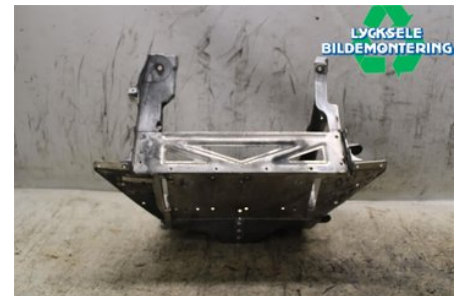

Vehicle - Lynx Snöskoter

Chassi no.:	Model year:	Milage:	Fuel:
-	2022	335	-
Colour:	Colour code:	Interior:	Interior code:
-	-	-	-
Gearbox:	Gearbox no.:	Gearbox ratio:	Group code:
-	-	-	-
Engine:	Engine code:	Manufacturing date:	Registration date:
850	-	-	-
Description:			
BOOND DS3900 850 E-TEC