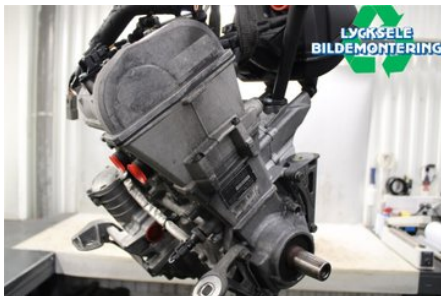

Tel.: 0950-12140

Fax: 0950-14928

www.lyckselebildemontering.se

Part - Engine Gasoline

Stock no.:	Position:	Quality:	Fits fr./to m.y
W592974		A Provkörd OK	-
New code:	Manufacturer:	Manufacturer no.:	Original no.:
	-	-	-
Description: Rotax 600Ace			

Vehicle - Lynx Snöskoter

Chassi no.:	Model year:	Milage:	Fuel:
YH2LFDHA2HR000149	2017	1.499	-
Colour:	Colour code:	Interior:	Interior code:
Flerf	-	-	-
Gearbox:	Gearbox no.:	Gearbox ratio:	Group code:
-	-	-	-
Engine:	Engine code:	Manufacturing date:	Registration date:
-	-		20160923
Description: 49 RANGER 600 ACE			