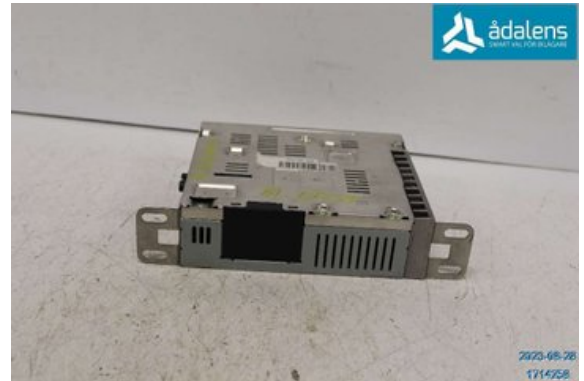

### Part - Radio

Stock no.:	Position:	Quality:	Fits fr./to m.y
W1714258		A	-
New code:	Manufacturer:	Manufacturer no.:	Original no.:
-	-	-	7703026065
Description:			
-			

### Vehicle - Renault Talisman

Chassi no.:	Model year:	Milage:	Fuel:
VF1RFD00060489651	2018	9.022	Diesel
Colour:	Colour code:	Interior:	Interior code:
VIT	-	-	-
Gearbox:	Gearbox no.:	Gearbox ratio:	Group code:
MAN 6VXL	TL4-086	-	-
Engine:	Engine code:	Manufacturing date:	Registration date:
1,5 DCI K9K-648	K9K-648	201804	2018-04-19

Description:

RENAULT TALISMAN 1,5 DCI K9K-648 MAN 6VXL 5DR CBI D

Direct link: <http://www.bildelsbasen.se/145-W1714258.html>