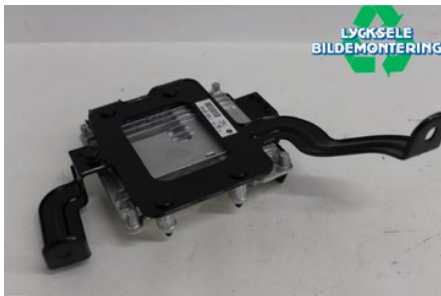

Vehicle - KIA Sorento

Chassi no.:	Model year:	Milage:	Fuel:
KNARM81HDM5056849	2021	7.024	EI
Colour:	Colour code:	Interior:	Interior code:
Blå	-	-	-
Gearbox:	Gearbox no.:	Gearbox ratio:	Group code:
Automat	A	-	-
Engine:	Engine code:	Manufacturing date:	Registration date:
1598	G4FT	202105	20210702

Description:

SORENTO G4FT AUTOMAT 5DR SUV ELHYBRID BENSIN