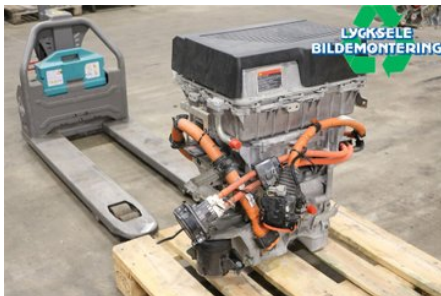

Vehicle - Nissan Leaf

Chassi no.:	Model year:	Milage:	Fuel:
SJNFAAZE1U0041265	2019	8.612	EI
Colour:	Colour code:	Interior:	Interior code:
Vit	-	-	-
Gearbox:	Gearbox no.:	Gearbox ratio:	Group code:
-	-	-	-
Engine:	Engine code:	Manufacturing date:	Registration date:
0	EM57	201811	20181122

Description:

LEAF 40KWH EM57 5DR KOMBI-SEDAN EL