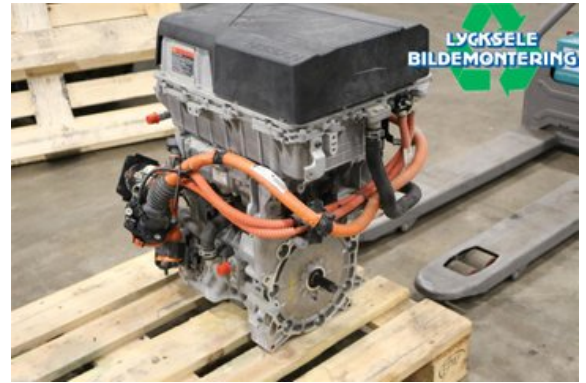

Stock no.:

W587059

31.250 SEK

Shipping price / Shipping time:

- / 1-3 days

Lycksele Bildemontering AB

Karossvägen 4

92145 Lycksele

Tel.: 0950-12140

Fax: 0950-14928

www.lyckselebildemontering.se

Part - Motor Elektrisk Fram

Stock no.:	Position:	Quality:	Fits fr./to m.y
W587059		A	-
New code:	Manufacturer:	Manufacturer no.:	Original no.:
	-	-	290A05SA0A
Description:			
EM57 ELECTRIC MOTOR F/EV			