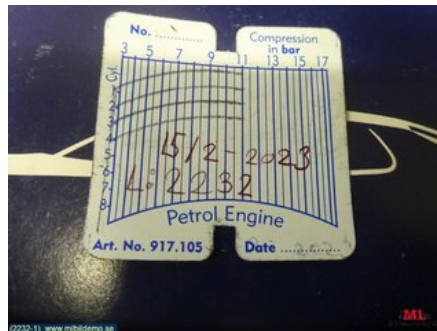

### Part - Indicators Front

Stock no.:	Position:	Quality:	Fits fr./to m.y
W7160	Right	A	-
New code:	Manufacturer:	Manufacturer no.:	Original no.:
-	-	-	-
Description:	-		

### Vehicle - Saab 9-3

Chassi no.:	Model year:	Milage:	Fuel:
YS3DC55JXY2022670	2000	21.079	Bensin
Colour:	Colour code:	Interior:	Interior code:
MBLÅ	257	-	-
Gearbox:	Gearbox no.:	Gearbox ratio:	Group code:
5VXL	FM53507 5163464	-	-
Engine:	Engine code:	Manufacturing date:	Registration date:
B204i 96KW	9194648	200001	20000531
Description:	SAAB 9-3 2,0i 5V 5D K-SPK OK TILLV 2000.01		