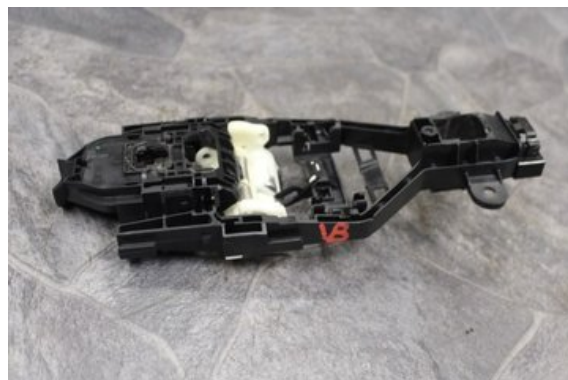

Tel.: 010-4974230

Fax:

www.allbildelar.se

Part - Handle exterior

Stock no.:	Position:	Quality:	Fits fr./to m.y
W655275	Left	A	-
New code:	Manufacturer:	Manufacturer no.:	Original no.:
-	-	-	31378251
Description:			
HÅLLARE VÄNSTER FRAM			

Vehicle - Volvo V90 Cross Country

Chassi no.:	Model year:	Milage:	Fuel:
YV1PZ10BCJ1015068	2018	1.162	-
Colour:	Colour code:	Interior:	Interior code:
MUSSEL BLUE	721	BLOND CHAR/LEAA/BLOND	UA00
Gearbox:	Gearbox no.:	Gearbox ratio:	Group code:
A	TG-81SC AWD 1285221	-	-
Engine:	Engine code:	Manufacturing date:	Registration date:
2,0 T5 AWD	B4204T23 6906533	201705	20170516
Description:			
2,0 T5 AWD 2,0 T5 AWD A CBI			