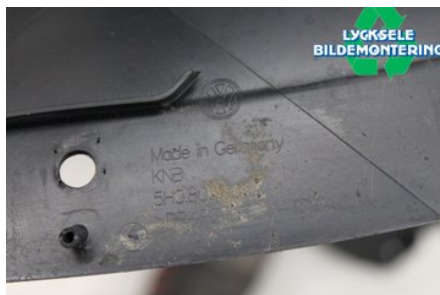

## Lycksele Bildemontering AB

Karossvägen 4

92145 Lycksele

Tel.: 0950-12140

Fax: 0950-14928

[www.lyckselebildemontering.se](http://www.lyckselebildemontering.se)

### Part - Inner shield

Stock no.:	Position:	Quality:	Fits fr./to m.y
W584630	Left front	A	-
New code:	Manufacturer:	Manufacturer no.:	Original no.:
-	-	-	5H0805969A
Description:			
Vänster fram, Bakre			

### Vehicle - VW Golf, e-Golf

Chassi no.:	Model year:	Milage:	Fuel:
WVWZZZCDZNW511069	2022	3.779	Bensin
Colour:	Colour code:	Interior:	Interior code:
Vit	-	-	-
Gearbox:	Gearbox no.:	Gearbox ratio:	Group code:
Automat	A	-	-
Engine:	Engine code:	Manufacturing date:	Registration date:
1986	DNNA	202111	20211109
Description:			
GOLF DNNA AUTOMAT 5DR KOMBI BENSIN			