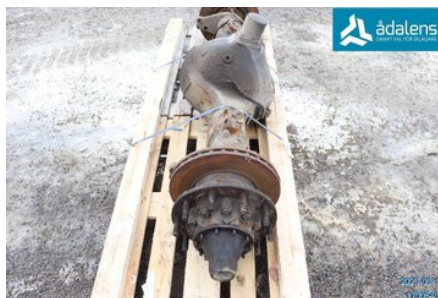

Tel.: 0612-12420

Fax: 0612-711748

www.adalens.se

Part - Other Vehicle rear

Stock no.:	Position:	Quality:	Fits fr./to m.y
W1700640		A	-
New code:	Manufacturer:	Manufacturer no.:	Original no.:
-	-	1733945	1743705
Description: BAKAXEL BANJO 2:A			

Vehicle - Scania Lastbil

Chassi no.:	Model year:	Milage:	Fuel:
YS2R6X40002083438	2013	152.276	-
Colour:	Colour code:	Interior:	Interior code:
FLERF	-	-	-
Gearbox:	Gearbox no.:	Gearbox ratio:	Group code:
MANUELL/TILLSAT	GRS905	3,42	-
Engine:	Engine code:	Manufacturing date:	Registration date:
DC16 18/560HP	DC1618L01	-	2012-11-22
Description: R560LB6X4HNB DC16 18/560HP MANUELL/TILLSAT SCANIA R			